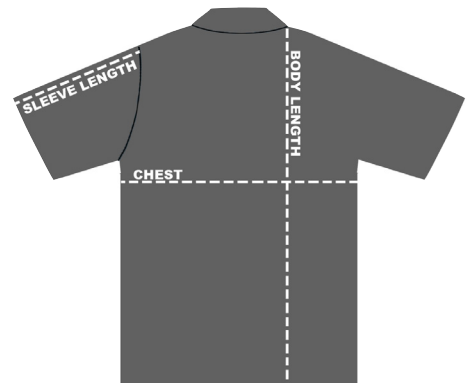

# 091 Newport

Women's 6 oz. 60% cotton/40% polyester short sleeve pique easy care golf shirt. Features a Johnny collar and a square hemmed bottom with side vents. Heat seal label for ultimate comfort.

**SIZES:**  
All Colors:  
XS | S | M | L | XL | 2XL | 3XL | 4XL

## SIZE CHART

### HOW TO MEASURE:

Smooth out wrinkles and lay garment flat on a table before measuring.

**CHEST** – Measure from 1" below armhole straight across chest.

**SLEEVE LENGTH** – Measure from top of armhole to sleeve opening.

**BODY LENGTH** – Measure from high point shoulder to sweep opening.

SIZES (Measurement in inches)	XS	S	M	L	XL	2XL	3XL	4XL
CHEST (1" below armhole)	18.5	19.5	20.5	22	23	24	27	29.5
SLEEVE LENGTH (From top of armhole)	7.5	7.75	8	8.25	8.5	8.75	9	9.25
BODY LENGTH (From high point shoulder)	25.5	26.5	27.5	28.5	29.5	30.5	31.5	32.5