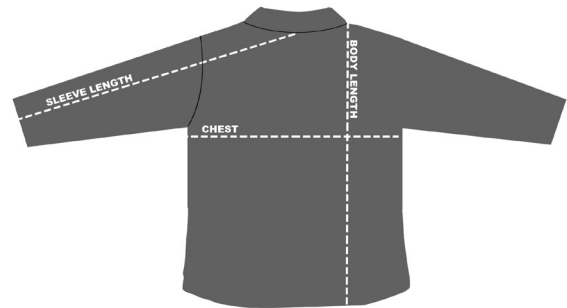

689 Perspective

Our premium 10 oz. 80% cotton/20% polyester sueded finish hooded sweatshirt features a lined hood with drawstring, along with rib knit cuffs and waistband.

MODEL

SIZES:

All Colors:
S | M | L | XL | 2XL | 3XL | 4XL

Extended Color Sizes:
5XL | 6XL | LT | XLT | 2XLT | 3XLT | 4XLT | 5XLT | 6XLT

COLORS

E - Extended Sizes Available

SIZE CHART

HOW TO MEASURE:

Smooth out wrinkles and lay garment flat on a table before measuring.

CHEST – Measure from 1" below armhole straight across chest.

SLEEVE LENGTH – Measure from center back of neck to sleeve opening.

BODY LENGTH – Measure from high point shoulder to sweep opening.

SIZES (Measurement in inches)	S	M	L	XL	2XL	3XL	4XL	5XL	6XL
CHEST (1" below armhole)	21.5	23.5	25.5	27.5	29.5	31.5	32.5	33.5	34.5
SLEEVE LENGTH (From center back neck)	35	36	37	38	39	40	40.5	41	41.5
BODY LENGTH (From high point shoulder)	28	29	30	31	31.5	32.5	33	33.5	34
TALL SIZES (Measurement in inches)	LT	XLT	2XLT	3XLT	4XLT	5XLT	6XLT		
CHEST (1" below armhole)	25.5	27.5	29.5	31.5	32.5	33.5	34.5		
SLEEVE LENGTH (From center back neck)	39	40	41	42	42.5	43	43.5		
BODY LENGTH (From high point shoulder)	32	33	33.5	34.5	35	35.5	36		