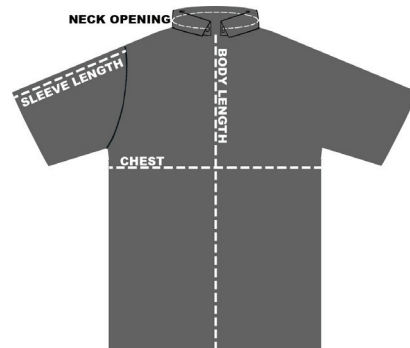

703 Reef

Reel away in this 3 oz. nylon short sleeve shirt featuring UPF 30 sun protection. Ventilated polyester mesh back under back yoke. Accented with fly box pockets with hook and loop closures. Also features a fishing rod holder, tool holder, and utility loop. Button-down collar.

SIZES:
All Colors:
S | M | L | XL | 2XL | 3XL | 4XL

MODEL

BACK

COLORS

Fossil

Light Blue

Black

White

703 Reef

SIZE CHART

HOW TO MEASURE:

Smooth out wrinkles and lay garment flat on a table before measuring.

CHEST – Measure from 1" below armhole straight across chest.

SLEEVE LENGTH – Measure from top of armhole to sleeve opening.

BODY LENGTH – Measure from center back of neck to sweep opening.

NECK OPENING – Measure from neck button to neck button hole.

SIZES (Measurement in inches)	S	M	L	XL	2XL	3XL	4XL
CHEST (1" below armhole)	21.5	23.75	25.25	26.75	28.25	29.75	31.25
SLEEVE LENGTH (from top of armhole)	8.5	9	9.5	10	10.5	11	11.5
BODY LENGTH (From center back neck)	29	31	32	33	34	35	36
NECK OPENING (button to button hole)	15.5	16.5	17.5	18	19.25	20	21