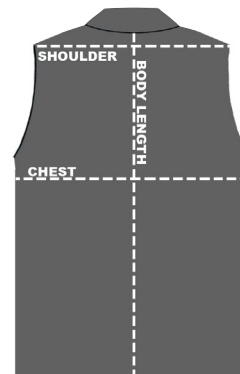

8430 Zone

Wearing our 100% polyester mesh safety vest, featuring 2" 3M™ reflective tape and velcro closure, you can enter any zone and be seen. Mesh fabric supports air circulation. Meets ANSI/ISEA 107-2010 Standards, Class 2/Level 2.

SIZES:
All Colors:
S/M | L/XL | 2XL/3XL | 4XL/5XL

MODEL

COLORS

Lime Green

OSHA Orange

SIZE CHART

HOW TO MEASURE:

Smooth out wrinkles and lay garment flat on a table before measuring.

CHEST – Measure from 1" below armhole straight across chest.

SHOULDER – Measure from shoulder point to shoulder point.

BODY LENGTH – Measure from center back of neck to sweep opening.

SIZES (Measurement in inches)	S / M	L / XL	2XL / 3XL	4XL / 5XL
CHEST (1" below armhole)	23	27	31	35
SHOULDER (from shoulder point to shoulder point)	18	19	20	21
BODY LENGTH (From center back)	25.5	27.5	29.5	31.5