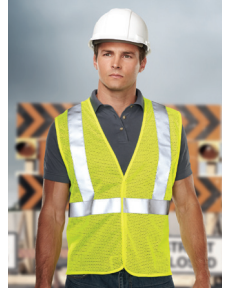

8430 Zone

Wearing our 100% polyester mesh safety vest, featuring 2" 3M™ reflective tape and velcro closure, you can enter any zone and be seen. Mesh fabric supports air circulation. Meets ANSI/ISEA 107-2010 Standards, Class 2/Level 2.

SIZES:
All Colors:
S/M | L/XL | 2XL/3XL | 4XL/5XL

MODEL

COLORS

Lime Green

OSHA Orange

SIZE CHART

HOW TO MEASURE:

Smooth out wrinkles and lay garment flat on a table before measuring.