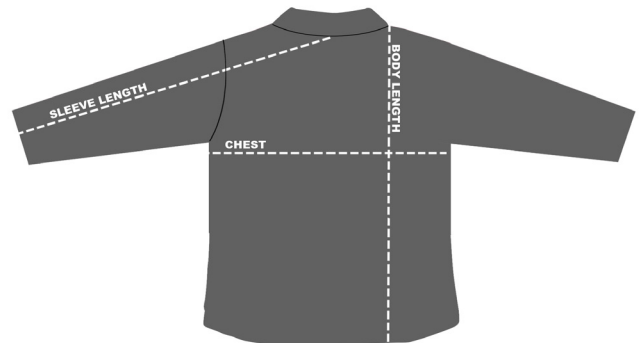

F7370 Vapor

Men's 8.8 oz. 100% polyester full zip heather fleece jacket. The soft, brushed interior provides warmth while the smooth finished shell provides a sleek look. Accented with a contrast zipper and stitching along raglan sleeves and front body. Features welt pockets, open cuffs and and sweep.

MODEL

BACK

SIZES:
S | M | L | XL | 2XL | 3XL | 4XL

COLORS

Charcoal

Deep Razz

Deep Water

SIZE CHART

HOW TO MEASURE:

Smooth out wrinkles and lay garment flat on a table before measuring.

CHEST – Measure from 1" below armhole straight across chest.

SLEEVE LENGTH – Measure from center back of neck to sleeve opening.

BODY LENGTH – Measure from high point shoulder to sweep opening.

| SIZE (Measurement in inches) | S | M | L | XL | 2XL | 3XL | 4XL |
|--|------|------|------|------|------|------|------|
| CHEST (1" below armhole) | 19.5 | 21.5 | 23.5 | 25.5 | 27.5 | 29.5 | 31.5 |
| SLEEVE LENGTH (from center back neck) | 35 | 36 | 37 | 38 | 39 | 39.5 | 39.5 |
| BODY LENGTH (from high point shoulder) | 26.5 | 27.5 | 28.5 | 29.5 | 30.5 | 31.5 | 32.5 |