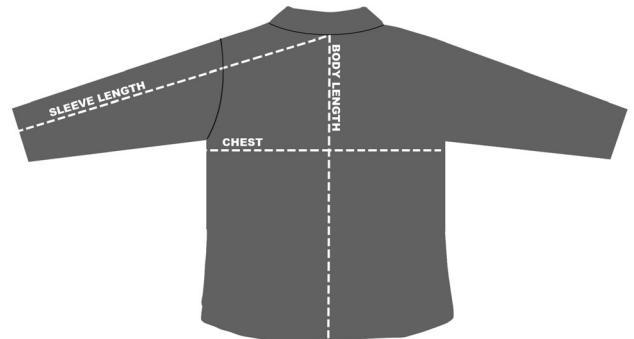

SIZES (Measurement in inches)	XS	S	M	L	XL	2XL	3XL	4XL
CHEST (1" below armhole)	18.5	19.5	21.5	23.5	25.5	27.5	29.5	31.5
SLEEVE LENGTH (from center back)	31.5	32.5	33	33.5	34.5	35	35.5	36
BACK BODY LENGTH (from center back)	25.5	26.5	27.5	28.5	29.5	30.5	31.5	32.5