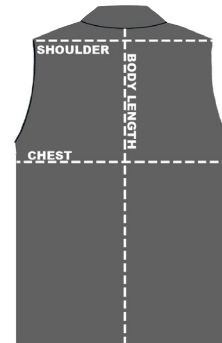

SIZES (Measurement in inches)	XS	S	M	L	XL	2XL	3XL	4XL
CHEST (1" below armhole)	18.5	19.5	20.5	22.5	24.5	26.5	27.5	29.5
SHOULDER (from shoulder to shoulder)	13	14	15	16	17	18	19	20
BACK BODY LENGTH (from center back)	25	26	27	28	29	30	31	32