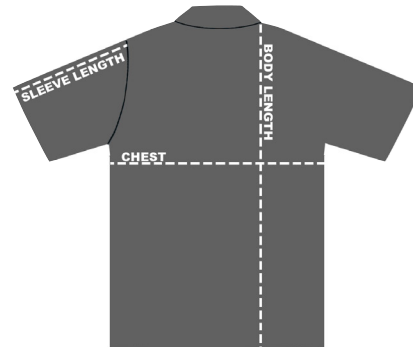

K020 Vital

Men's 5 oz. 100% polyester mini-pique polo featuring Tri-Mountain UltraCool® moisture-wicking technology. Accented with a three button placket, rib collar, open cuffs and square bottom with side vents. Companion style to women's KL020.

SIZES:

All Colors:

S | M | L | XL | 2XL | 3XL | 4XL | LT | XLT | 2XLT | 3XLT | 4XLT

MODEL

BACK

COLORS

SIZE CHART

HOW TO MEASURE:

Smooth out wrinkles and lay garment flat on a table before measuring.

CHEST – Measure from 1" below armhole straight across chest.

BODY LENGTH – Measure from high point shoulder to sweep opening.

SLEEVE LENGTH – Measure from top of armhole to sleeve opening.

SIZES (Measurement in inches)	S	M	L	XL	2XL	3XL	4XL	5XL	6XL
CHEST (1" below armhole)	20	21.5	23	24.5	26	28	30	31	32
SLEEVE LENGTH (from top of armhole)	9.5	10	10.5	11	11.5	12	12.5	13	13.5
BODY LENGTH (from high point shoulder)	28.5	29.5	30.5	31.5	32.5	33.5	34	34.5	35
TALL (Measurement in inches)	LT	XLT	2XLT	3XLT	4XLT	5XLT	6XLT		
CHEST (1" below armhole)	23	24.5	26	28	30	31	32		
SLEEVE LENGTH (from top of armhole)	12.5	13	13.5	14	14.5	15	15.5		
BODY LENGTH (from high point shoulder)	32.5	33.5	34.5	35.5	36	36.5	37		