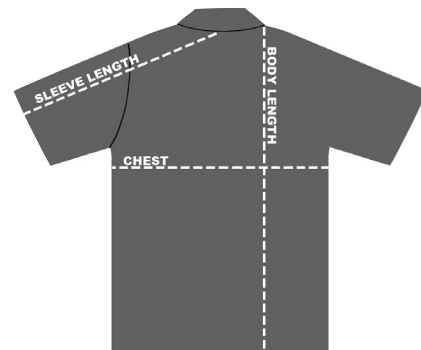

KL020 Lady Vital

Women's 5 oz. 100% polyester mini-pique polo featuring Tri-Mountain Ultra-Cool® moisture-wicking technology. Accented with a three button placket, rib collar, open cuffs and square bottom with side vents. Companion style to men's K020.

SIZES:
All Colors:
XS | S | M | L | XL | 2XL | 3XL | 4XL

MODEL

BACK

COLORS

KL020 Lady Vital

SIZE CHART

HOW TO MEASURE:

Smooth out wrinkles and lay garment flat on a table before measuring.

CHEST – Measure from 1" below armhole straight across chest.

BODY LENGTH – Measure from high point shoulder to sweep opening.

SLEEVE LENGTH – Measure from center back of neck to sleeve opening.

SIZES (Measurement in inches)	XS	S	M	L	XL	2XL	3XL	4XL
CHEST (1" below armhole)	17.5	18.5	19.5	21	23	25	27	29
SLEEVE LENGTH (From center back neck)	13.25	14	14.75	15.5	16.25	17	17.75	18.5
BODY LENGTH (from high point shoulder)	23.5	24.5	25.5	27	28	29.5	31	32