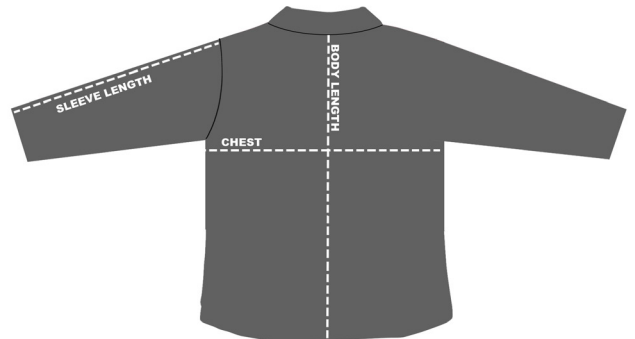

LB6002 Luna

Women's Duster

- 11 oz. 90% polyester/10% spandex knit
- Welt pockets and open cuffs
- Extended open collar

SIZES

XS | S | M | L | XL | 2XL | 3XL | 4XL

MODEL

BACK

COLORS

BLACK

NAVY

WHITE SAND

SIZE CHART

HOW TO MEASURE:

Smooth out wrinkles and lay garment flat on a table before measuring.

CHEST

Measure from 1" below armhole straight across chest.

SLEEVE LENGTH

Measure from top of armhole to sleeve opening.

BACK BODY LENGTH

Measure from center back to sweep opening.

SIZES (Measurement in inches)	XS	S	M	L	XL	2XL	3XL	4XL
CHEST (1" below armhole)	18	19	20	21.5	23.5	25.5	27.5	29.5
SLEEVE LENGTH (from top of armhole)	23	24	24.5	25	25	25.5	25.5	25.5
BACK BODY LENGTH (from center back)	28	29	30	31	31	32	32	33